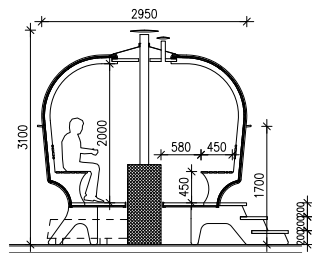

Kanto - Outdoor Sauna

Celebrating togetherness.
Wooden circular sauna
with a wood-fired stove.

KANTO
OUTDOOR SAUNA

DIMENSIONS AND DATA:

external dimensions: diameter 2,95 m / long side 3,55 m

height (incl. flue): 3,10 m

interior dimensions: diameter 2,80 m / height: 2,00 m

base area: 10,10 m²

heated volume: 11 m³

weight: 1.250 kg

stove type: wood-fired

The sauna offers space for 8-9 persons.

LIGHTING:

under seat: LED flexistrip 12 V

in ceiling: 6 LED downlights 12 V

(battery powered)

MATERIAL:

outside / inside walls: solid siberian larch wood

structural parts / seating: laminated spruce veneer lumber
(Kerto)

MORE INFORMATION:

<http://www.kantosauuna.com>

KANTO
OUTDOOR SAUNA

DIMENSIONS:

KANTO
OUTDOOR SAUNA

A wooden outdoor sauna is the background, slightly out of focus. In the foreground, a green plant with white flowers is in sharp focus.

Kanto – Outdoor Sauna