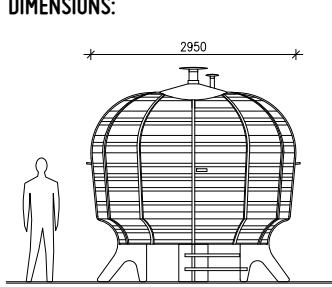

Kanto - Outdoor Sauna

Celebrating togetherness.
Wooden circular sauna
with a wood-fired stove.

KANTO
OUTDOOR SAUNA

DIMENSIONS AND DATA:

external dimensions: diameter 2,95 m / long side 3,55 m

height (incl. flue): 3,10 m

interior dimensions: diameter 2,80 m / height: 2,00 m

base area: 10,10 m²

heated volume: 11 m³

weight: 1.250 kg

stove type: wood-fired

The sauna offers space for 8-9 persons.

LIGHTING:

under seat: LED flexistrip 12 V

in ceiling: 6 LED downlights 12 V

(battery powered)

MATERIAL:

outside / inside walls: solid siberian larch wood

structural parts / seating: laminated spruce veneer lumber
(Kerto)

MORE INFORMATION:

<http://www.kantosauuna.com>

KANTO
OUTDOOR SAUNA

DIMENSIONS:

KANTO
OUTDOOR SAUNA

A wooden outdoor sauna is the background, slightly out of focus. In the foreground, a green plant with white flowers is in sharp focus.

Kanto – Outdoor Sauna