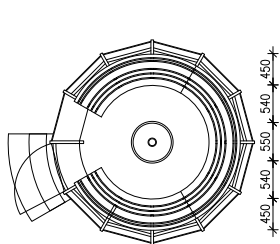

Kanto - Outdoor Sauna

Celebrating togetherness.
Wooden circular sauna
with a wood-fired stove.

KANTO
OUTDOOR SAUNA

DIMENSIONS AND DATA:

external dimensions: diameter 2,95 m / long side 3,55 m

height (incl. flue): 3,10 m

interior dimensions: diameter 2,80 m / height: 2,00 m

base area: 10,10 m²

heated volume: 11 m³

weight: 1.250 kg

stove type: wood-fired

The sauna offers space for 8-9 persons.

LIGHTING:

under seat: LED flexistrip 12 V

in ceiling: 6 LED downlights 12 V

(battery powered)

MATERIAL:

outside / inside walls: solid siberian larch wood

structural parts / seating: laminated spruce veneer lumber
(Kerto)

MORE INFORMATION:

<http://www.kantosauuna.com>

KANTO
OUTDOOR SAUNA

DIMENSIONS:

KANTO
OUTDOOR SAUNA

A wooden outdoor sauna is the background, slightly out of focus. In the foreground, a green plant with white flowers is in sharp focus.

Kanto – Outdoor Sauna