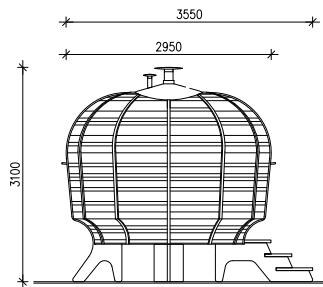

Kanto - Outdoor Sauna

Celebrating togetherness.
Wooden circular sauna
with a wood-fired stove.

KANTO
OUTDOOR SAUNA

DIMENSIONS AND DATA:

external dimensions: diameter 2,95 m / long side 3,55 m

height (incl. flue): 3,10 m

interior dimensions: diameter 2,80 m / height: 2,00 m

base area: 10,10 m²

heated volume: 11 m³

weight: 1.250 kg

stove type: wood-fired

The sauna offers space for 8-9 persons.

LIGHTING:

under seat: LED flexistrip 12 V

in ceiling: 6 LED downlights 12 V

(battery powered)

MATERIAL:

outside / inside walls: solid siberian larch wood

structural parts / seating: laminated spruce veneer lumber
(Kerto)

MORE INFORMATION:

<http://www.kantosauuna.com>

KANTO
OUTDOOR SAUNA

DIMENSIONS:

KANTO
OUTDOOR SAUNA

A wooden outdoor sauna is the background, slightly out of focus. In the foreground, a green plant with white flowers is in sharp focus.

Kanto – Outdoor Sauna